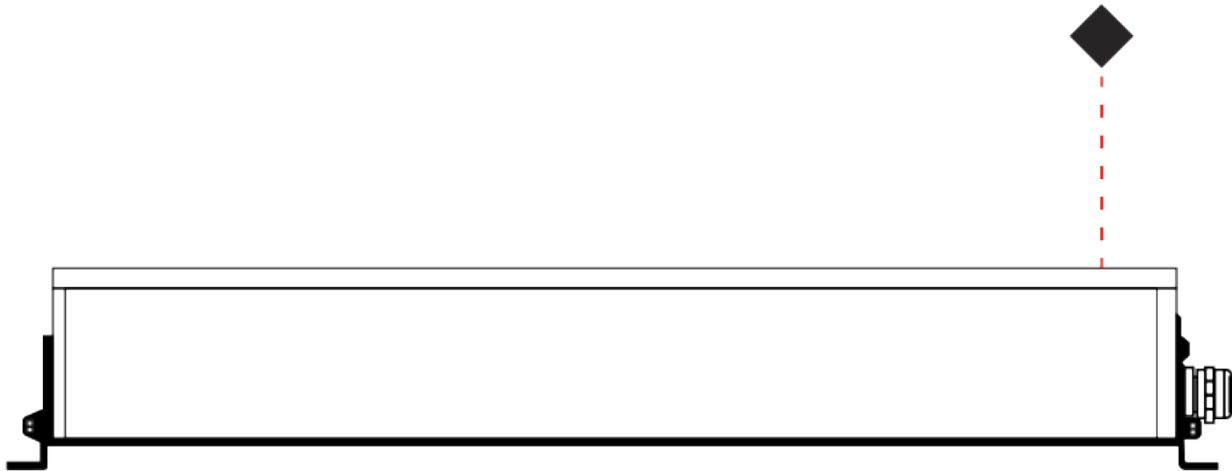

TETRA CORNICHE SURFACE

E9W263-

PROJECT

TYPE

SPECIFIER

QUANTITY

DATE

E