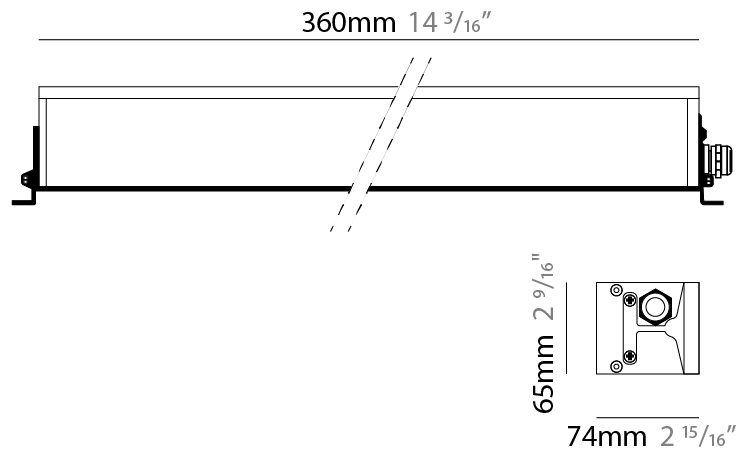

GENERAL

Series: Tetra
Subseries: Tetra Corniche
Brand: Platek
Division: Exterior
Mounting Type: Surface
Mounting Location: Wall
Subcategory: Wallwash

PHYSICAL

Shape: Rectangle
Length (mm): 358
Length (in): 14 ⁷/₈
Height (mm): 73
Depth (mm): 65
Height (in): 2 ⁷/₈
Depth (in): 2 ³/₁₆
Light Distribution: Adjustable / Direct
Weight (kg): 2.3
Weight (lbs): 5.1
Screws: A4 stainless steel
Diffuser: Clear tempered glass
Gasket: Gore-Tex valve to prevent condensation inside the fitting.
Fixture Finish: [BLK](#) / [WHI](#) / [GRY](#) / [COR](#) / [ANT](#) / [BRZ](#)
Fixture Material: Extruded Aluminum

ELECTRICAL

Lamp Type: LED
Input Wattage (W): 13.5
Total Output Wattage (W): 12
Dimming: Non-Dimmable
Driver Included: Yes
Driver Location: Integrated
Driver Type: Constant Current - Universal
Driver Class: Class 2
Input Voltage (V): 120 - 277
Constant Current (MA): 350

LED

Number of LEDs: 12
Color Temperature (°K): [3000](#) / [4000](#)
Max. Delivered Lumen (lm): 860 - 1070
Nominal Lumen (lm): 1680 / 1740
CRI: >80 CRI
Lamp Life (hrs): 60000

OPTICAL

Optic°: [13](#) / [26](#) / [40](#) / Elliptical
Pitch: 0-15° rotation angle

RATINGS AND CERTIFICATIONS

Certified By: Certified for North American Standards
IP rating: IP66
IK Rating: IK07
Bug Rating: B1 U1 G0

PROJECT
TYPE
SPECIFIER
QUANTITY
DATE